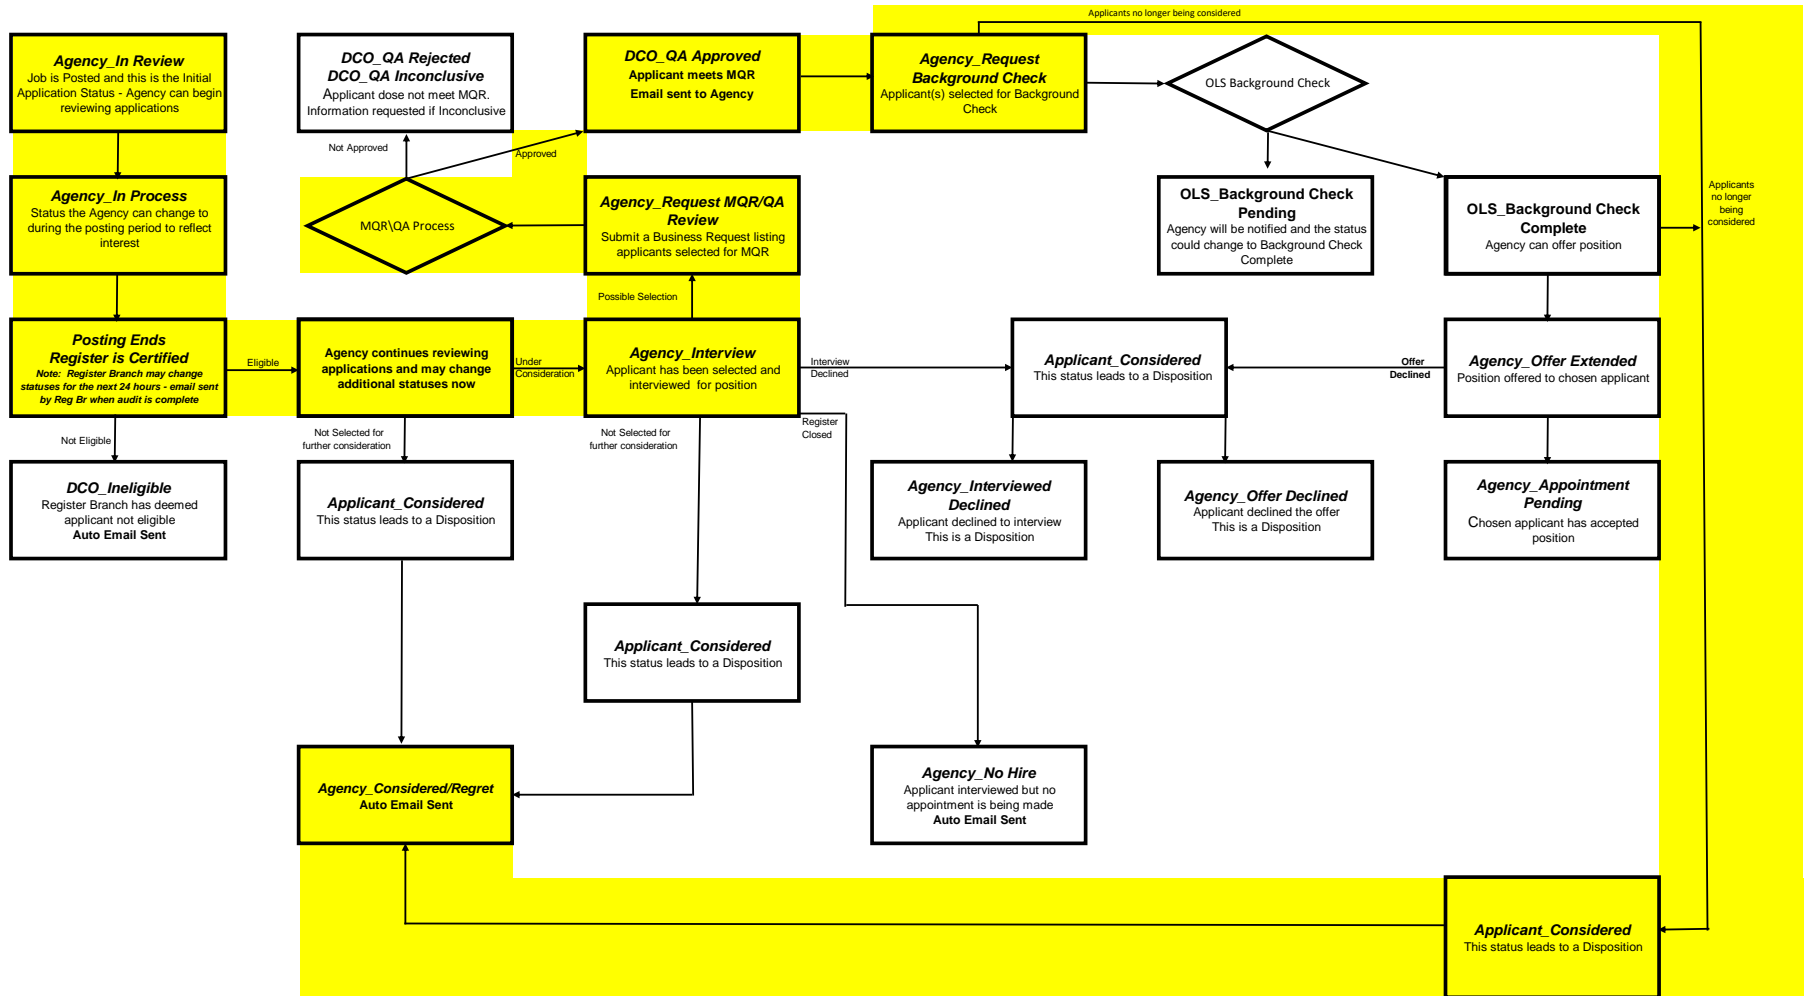

HR Status Flowchart - Interviewed - Top 3 -The Ones Not Selected

Please note that interviews are NOT to be scheduled or conducted until 24 hours after the Register is certified.