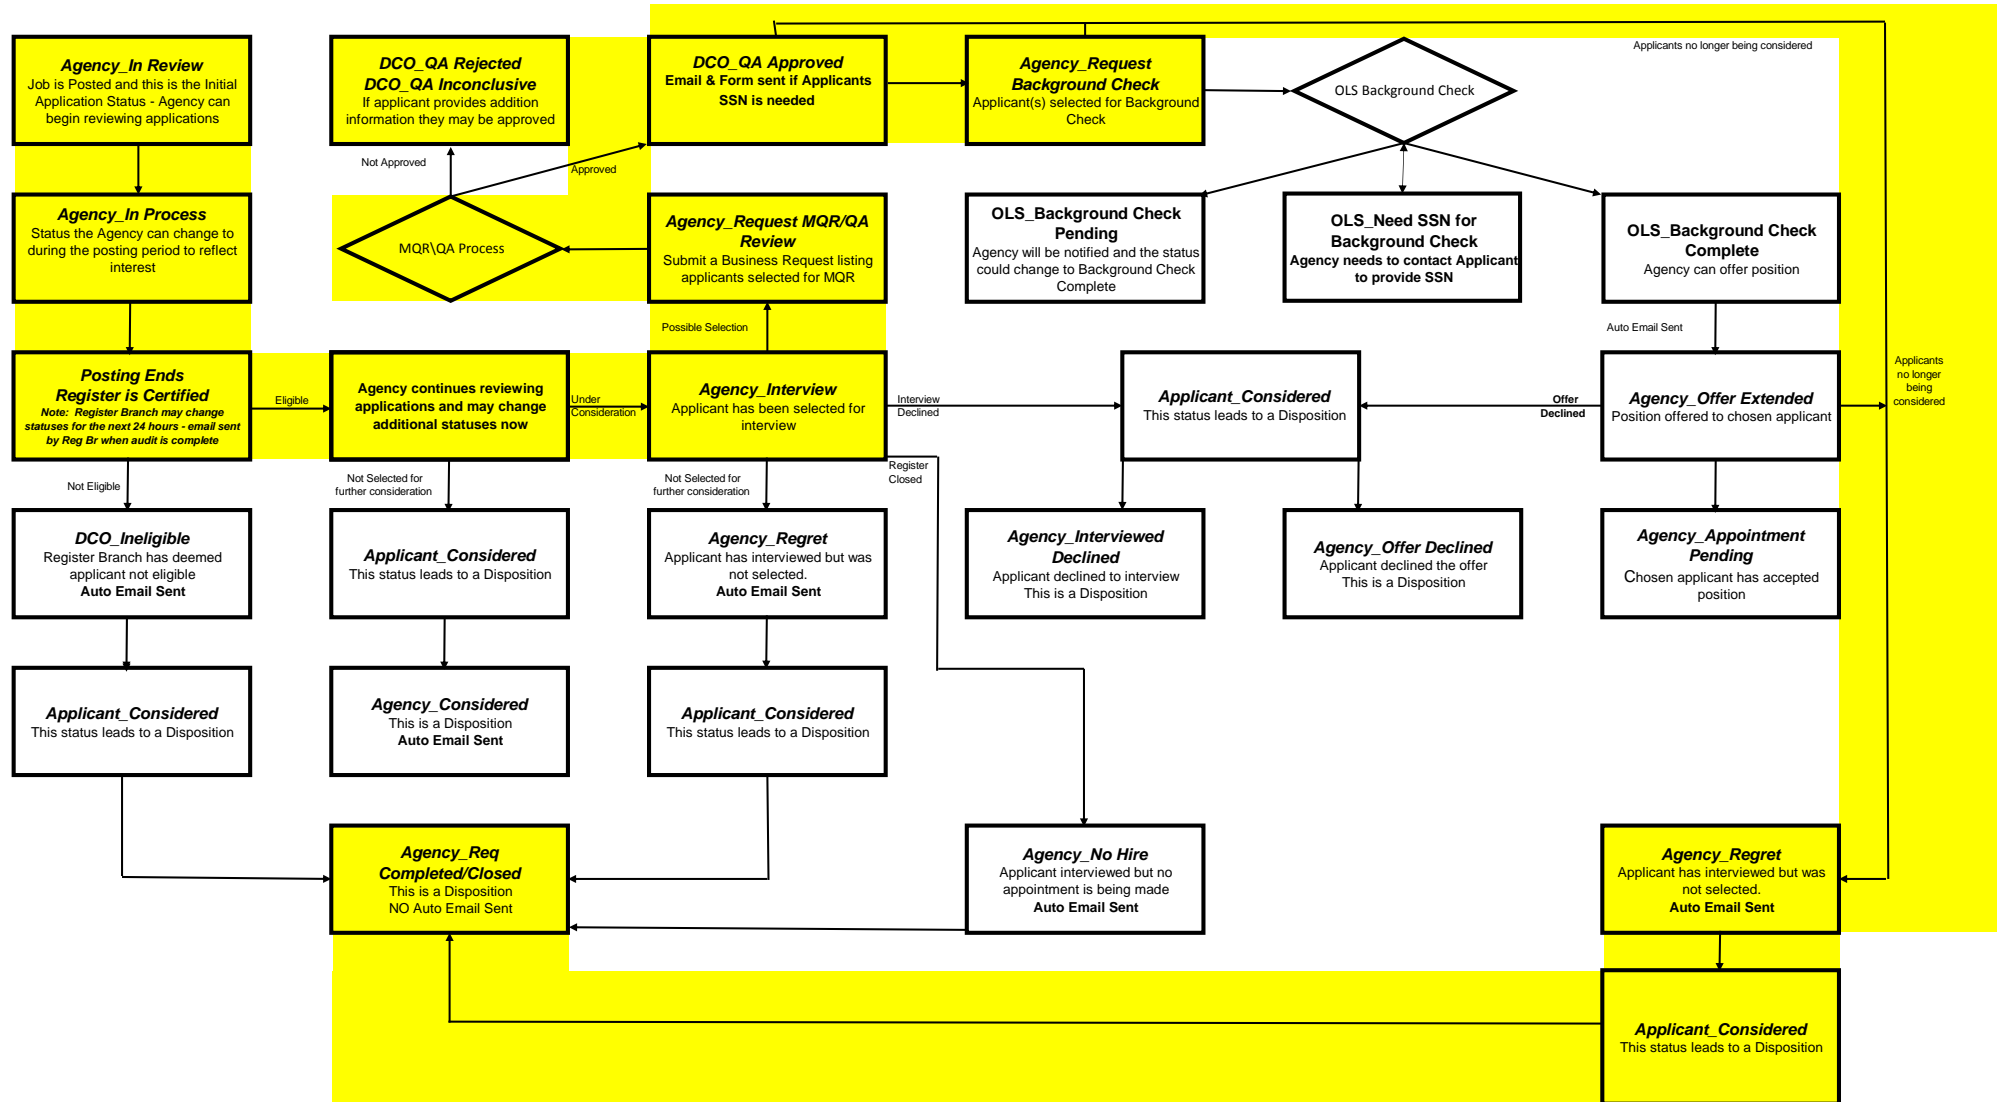

HR Status Flowchart - Interviewed - Top 3 - The Ones Not Selected

Revised 12/14/2018

Please note that interviews are NOT to be scheduled or conducted until 24 hours after the Register is certified.