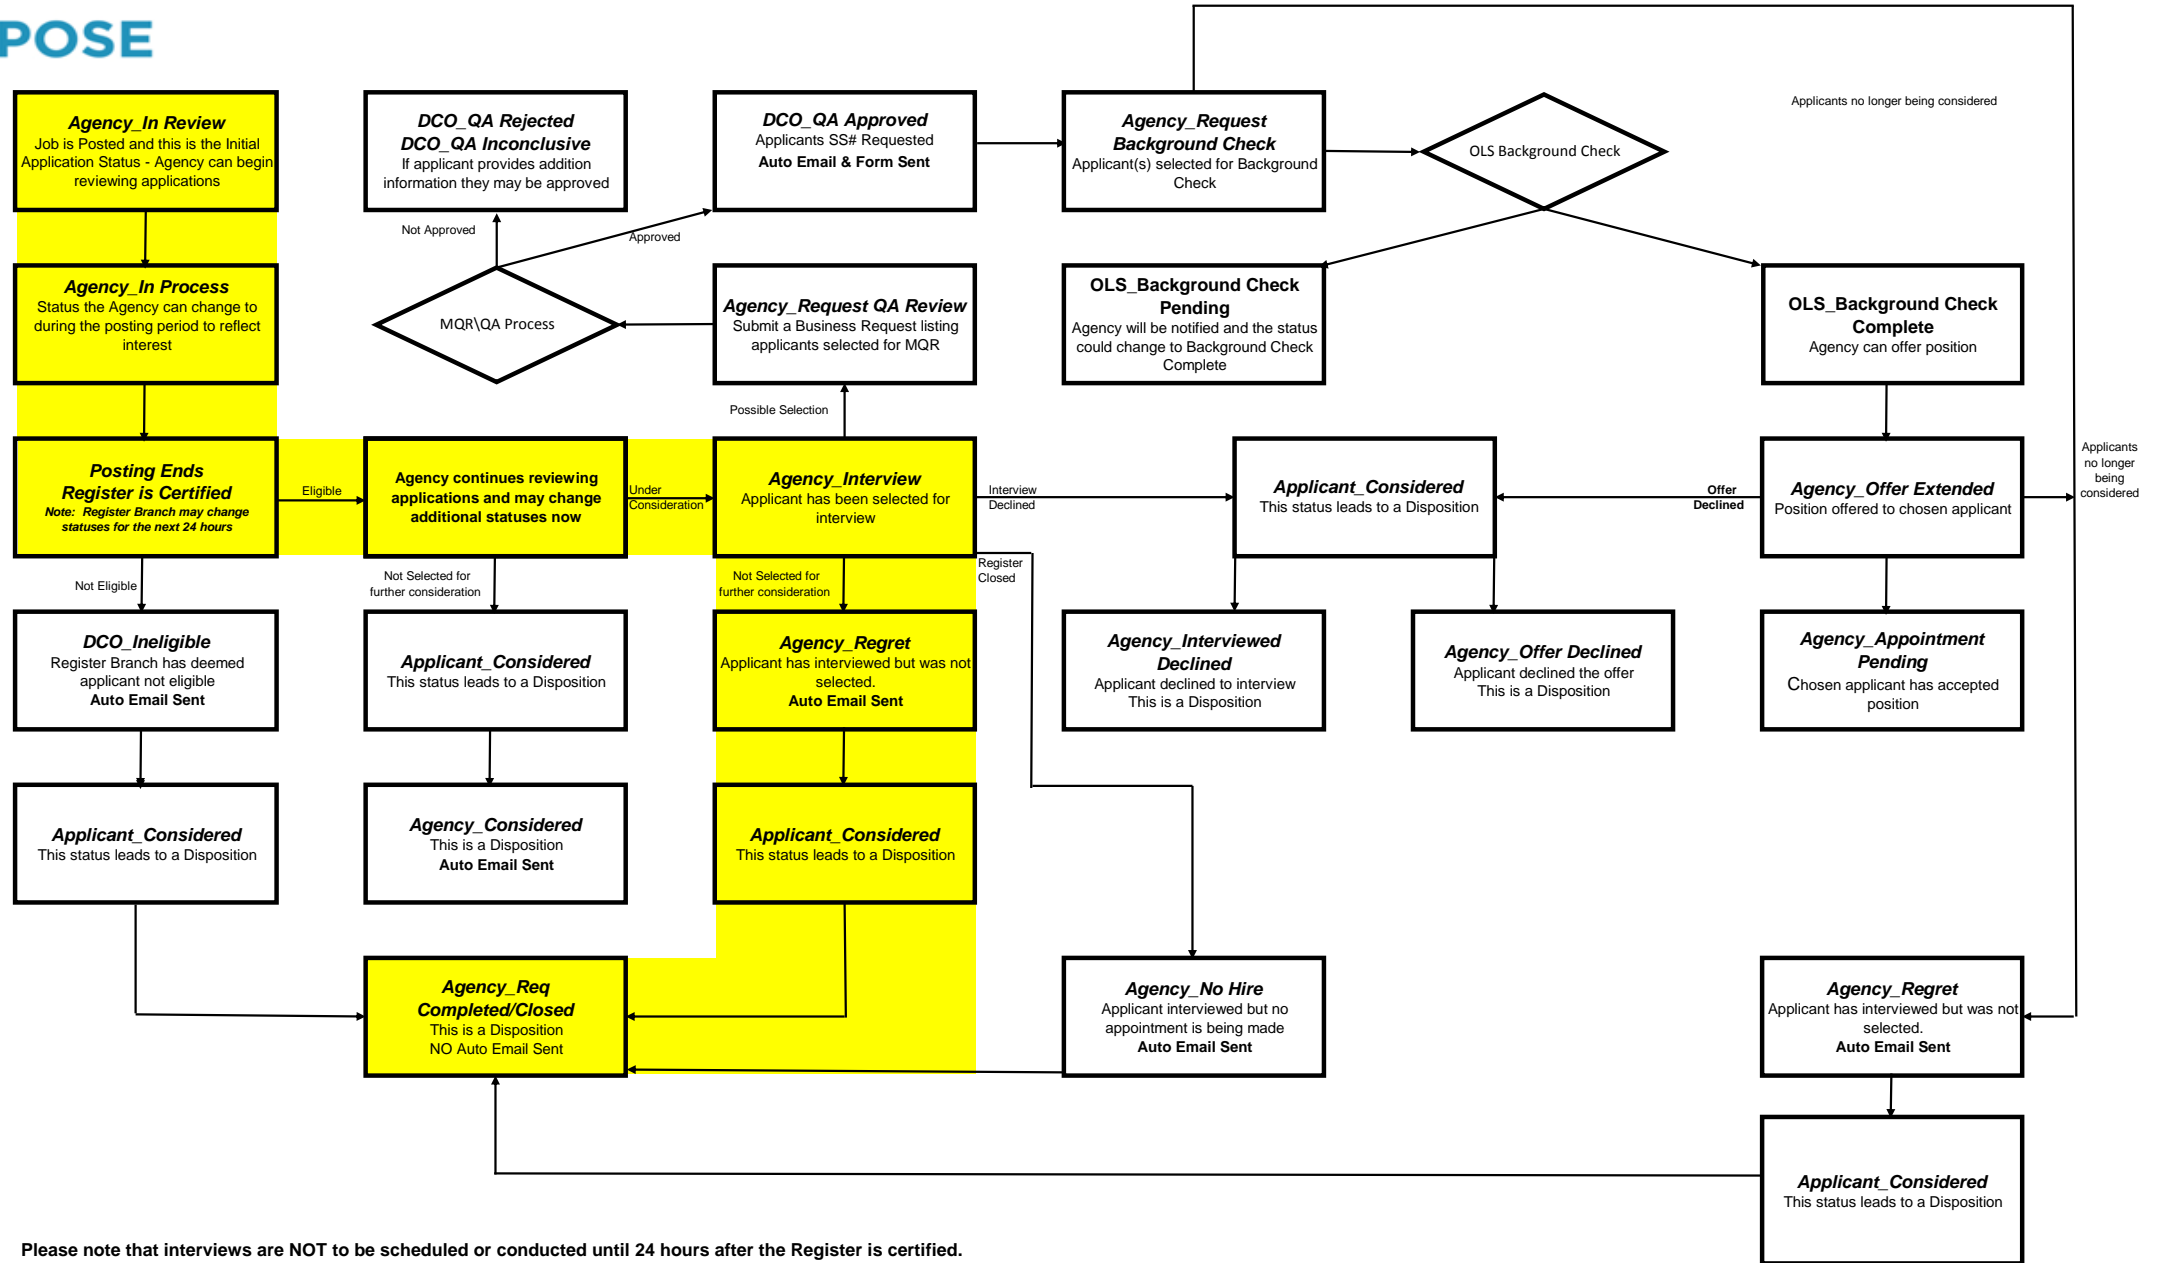

Status Flowchart - Interviewed But Not Selected

Please note that interviews are NOT to be scheduled or conducted until 24 hours after the Register is certified.